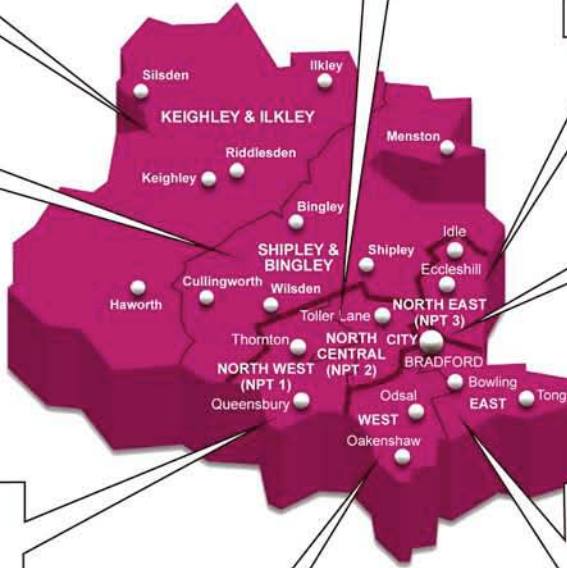

Find out more about your Local Neighbourhood Policing Team at: www.wypnpt.org

West Yorkshire Police make every effort to comply with the Disability Discrimination Act 1995.

Should this information be required in a different format please contact West Yorkshire Police Media and Marketing on 01924 292538.